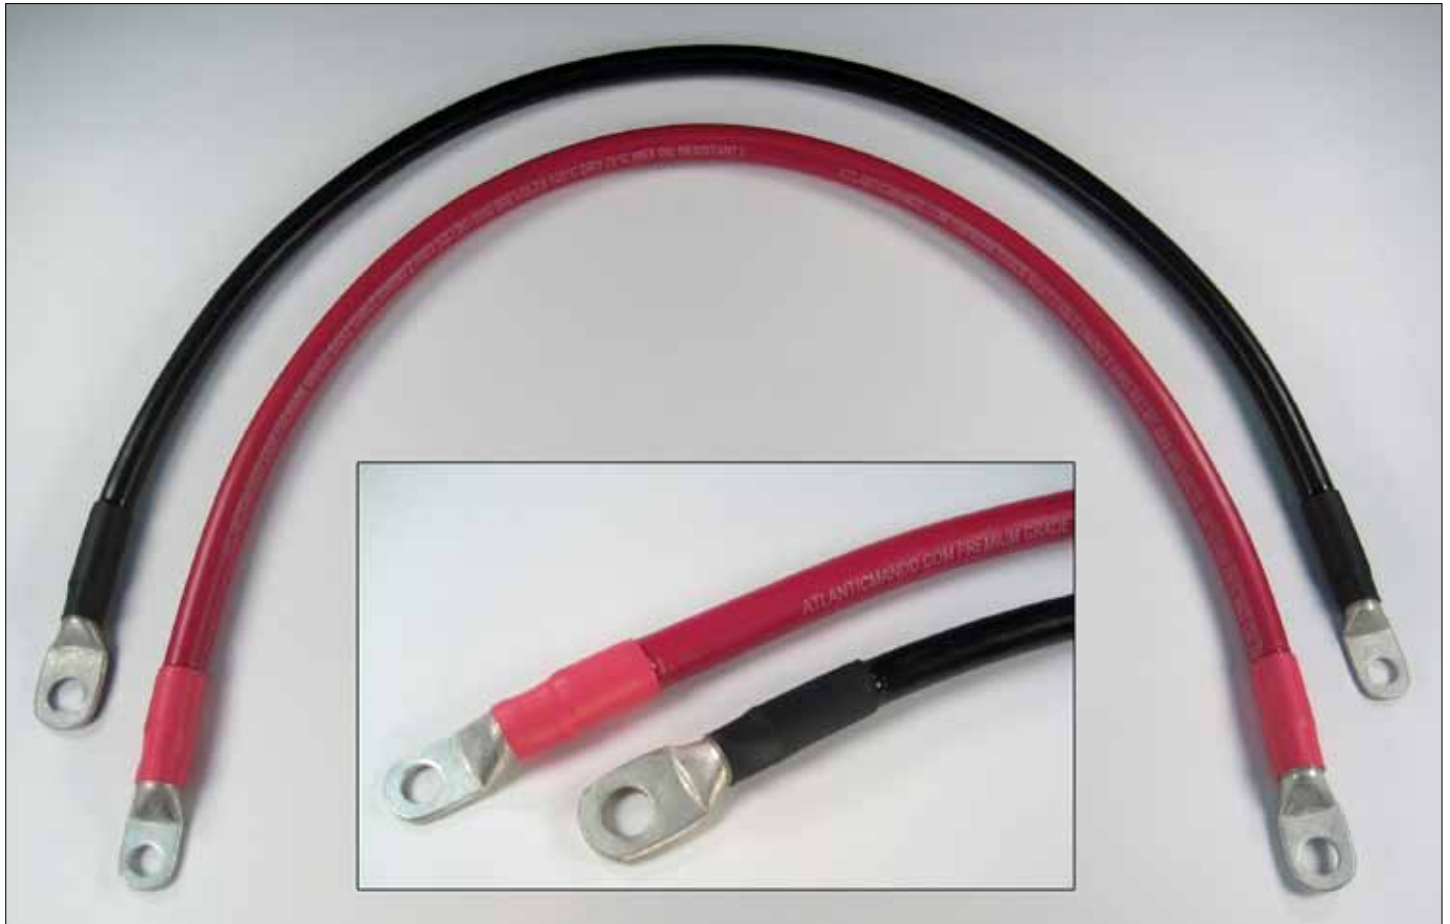

PRE ASSEMBLED STARTER CABLES

WITH ADHESIVE LINED SHRINK TUBING AND
YOUR CHOICE OF LUG SIZES!!!

- **AWG, TINNED COPPER STRANDING**
SUPER FINE STRANDING provides maximum flexibility as well as protection against corrosion, electrolysis & fatigue
- **105°C., 600 VOLT RATED INSULATION** resists acids, gas, oil, & UV rays
- **BLACK, RED or YELLOW** with #10, 1/4", 5/16", 3/8" or 1/2" LUGS
- **SPECIFY:** Gauge, Length, Color, Size of Eye Lug **when ordering**

GAUGE	\$18"	\$24"	\$30"	\$36"	\$48"	\$60"	\$72"
4	\$11.26	\$12.17	\$13.08	\$13.99	\$15.81	\$17.64	\$19.45
2	13.31	14.81	16.32	17.83	20.85	23.88	26.89

***CUSTOM CABLES BUILT TO YOUR SPECIFICATIONS
FROM TROLLING MOTORS TO BOW THRUSTERS
CONTACT US WITH YOUR NEEDS***